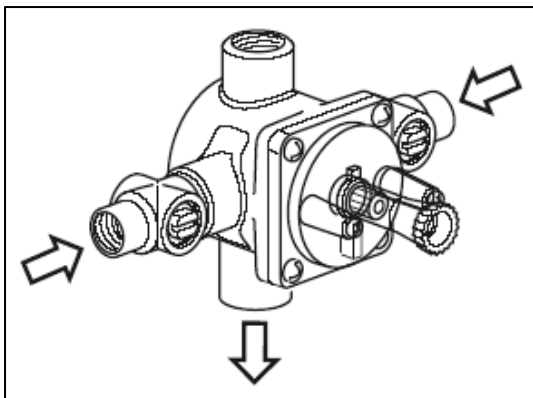

# KWC PRESSURE BALANCE

**Model number:**  
**K.38.P4.05.931.23**

**1/2", 4-port rough-in for shower and tub with diverter tub spout**

**Available in:**  
**[931] Raw brass**

**Features:**

- High capacity control cartridge with integrated diaphragm pressure balance technology
- **Single plane-control movement (cycle valve without volume control)**
- **Integrated by-pass, twin ell not required**
- Integrated shut-off valves and backflow prevention
- Installation depth: 2<sup>3</sup>/<sub>4</sub>" - 4<sup>1</sup>/<sub>4</sub>"
- Flow rate: 7 gpm @ 60 psi
- Reversible cartridge for back-to-back installation

**Trim sold separately**